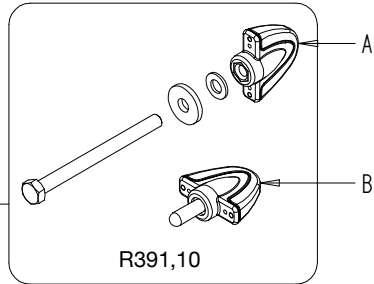

Manfrotto

PROFESSIONAL CAMERA SUPPORTS

ART. 391RC2

For serial number
from TZ00000001

Art. 200PL-14

R391,05

R391,10

R391,18

R391,02

R391,03